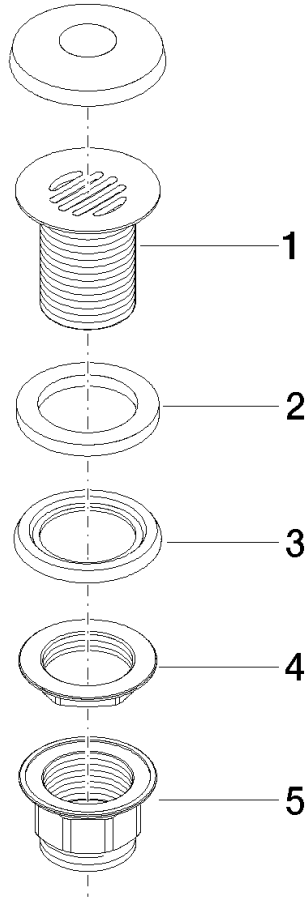

Grated waste 1 1/4" - Brushed Light Gold

IMO

10 110 970

Fits: IMO, LULU, MADISON, MEM, TARA,  
CL.1, LISSÉ, VAIA, META, CYO

	Brushed Light Gold	10 110 970-27
	Chrome	10 110 970-00
	Brushed Platinum	10 110 970-06
	Platinum	10 110 970-08
	Durabress (23kt Gold)	10 110 970-09
	Dark Chrome	10 110 970-19
	Light Gold	10 110 970-26
	Brushed Durabress (23kt Gold)	10 110 970-28
	Matte Black	10 110 970-33
	Brushed Bronze	10 110 970-42
	Brushed Champagne (22kt Gold)	10 110 970-46
	Champagne (22kt Gold)	10 110 970-47
	Brushed Chrome	10 110 970-93
	Brushed Dark Platinum	10 110 970-99

## Grated waste 1 1/4" - Brushed Light Gold

---

IMO

10 110 970

Only suitable for sinks without an overflow.

10 110 970

10 110 970

Parts for other finishes can be found here: [Chrome](#)

Spare parts list

No.	Item Number	Name	Quantity used	Delivery time
1	09 11 01 025-27	cup	1	60
2	09 14 05 039 90	seal	1	2
3	09 14 03 025 90	seal	1	2
4	09 23 10 017 90	nut	1	2
5	09 23 10 020-27	nut	1	60